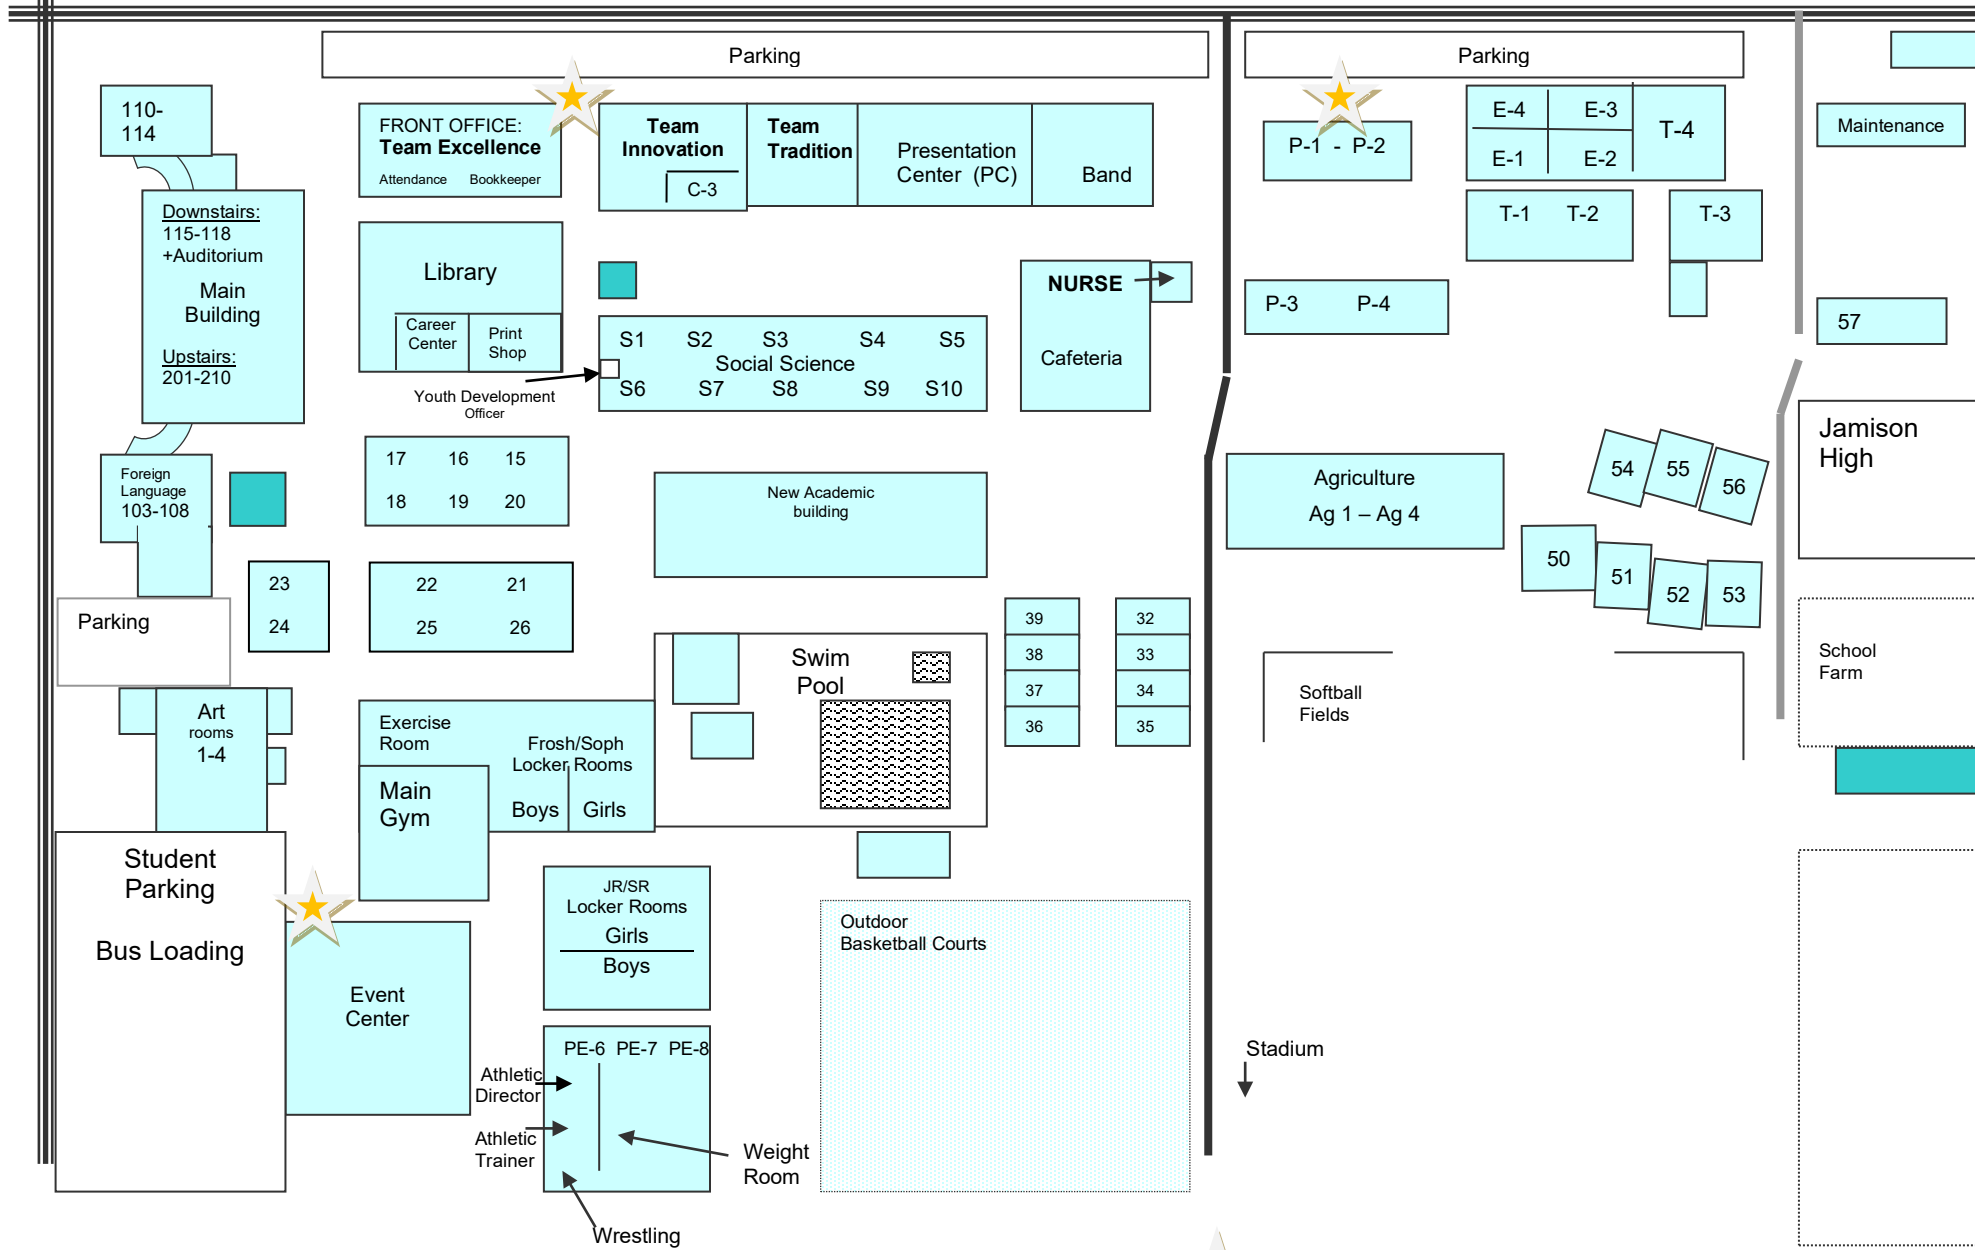

# Lemoore High School

LUHS District Office

Bush Street

18<sup>th</sup> Ave

**NOTE: Stars signify entry gates**  
(open before and after school only)

Revised January 2021